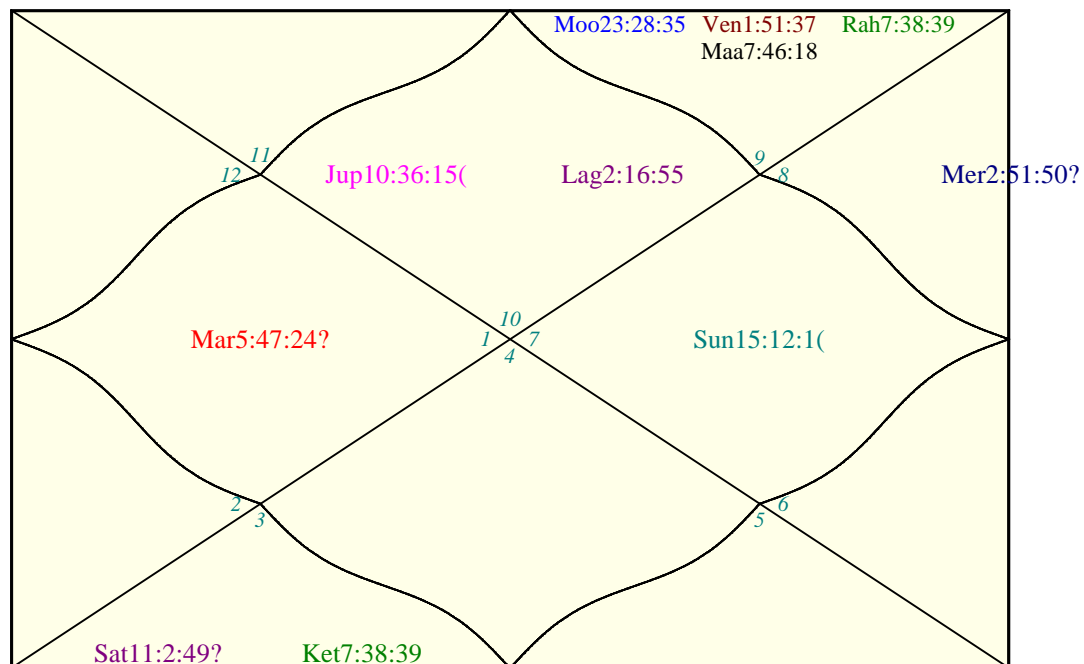

Astro-Vision LifeSign Horoscope

[Ref:14.0 S Eng-017-0384-717B-866A]

Name : Aishwarya Rai Bachchan
Sex : Female
Date of Birth : 1 November, 1973 Thursday
Time of Birth (Hr.Min.Sec) : 00:00:00 PM Standard Time
Time Zone (Hrs.Mins) : 05:30 East of Greenwich
Place of Birth : Mangalore
Longitude & Latitude (Deg.Mins) : 74.53 East , 12.52 North
Ayanamsa : Chitra Paksha = 23 Deg. 29 Min. 45 Sec.
Birth Star - Star Pada (Quarter) : **Purvashada - 4**
Birth Rasi - Rasi Lord : **Dhanu - Guru**
Lagna (Ascendant) - Lagna Lord : Makara - Sani
Thidhi (Lunar Day) : Shashti, Suklapaksha

Nirayana Longitudes (Summary) (Deg. Min. Sec.)

Planet	Rasi	Longitude	Star/Pada	Planet	Rasi	Longitude	Star/Pada
Lagnam	Makara	2:16:55	Uttarashada / 2	Guru	Makara	10:36:15	Shravana / 1
Chandra	Dhanu	23:28:35	Purvashada / 4	Sani	Mithuna	11:2:49R	Ardra / 2
Surya	Tula	15:12:1	Swati / 3	Rahu	Dhanu	7:38:39	Moola / 3
Budha	Vrischika	2:51:50R	Vishakha / 4	Ketu	Mithuna	7:38:39	Ardra / 1
Shukra	Dhanu	1:51:37	Moola / 1	Maandi	Dhanu	7:46:18	Moola / 3
Kuja	Mesha	5:47:24R	Aswini / 2				

Special Rasi Chakra

? Retrograde) Exalted (Debilitated ; Combust

Navamsa: Moo::Vrischika Sun::Kumbha Mer::Karkata Ven::Mesha Mar::Vrishabha
Jup::Mesha Sat::Makara Rah::Mithuna Ket::Dhanu Lag::Makara Maa::Mithuna

Summary Information on Vimshottari Dasa Periods

Dasa starting age (Year:Month:day) (YY:MM:DD)

Surya > 04:09:14 Chandra > 10:09:13 Kuja > 20:09:14
Rahu > 27:09:14 Guru > 45:09:14 Sani > 61:09:14
Budha > 80:09:14