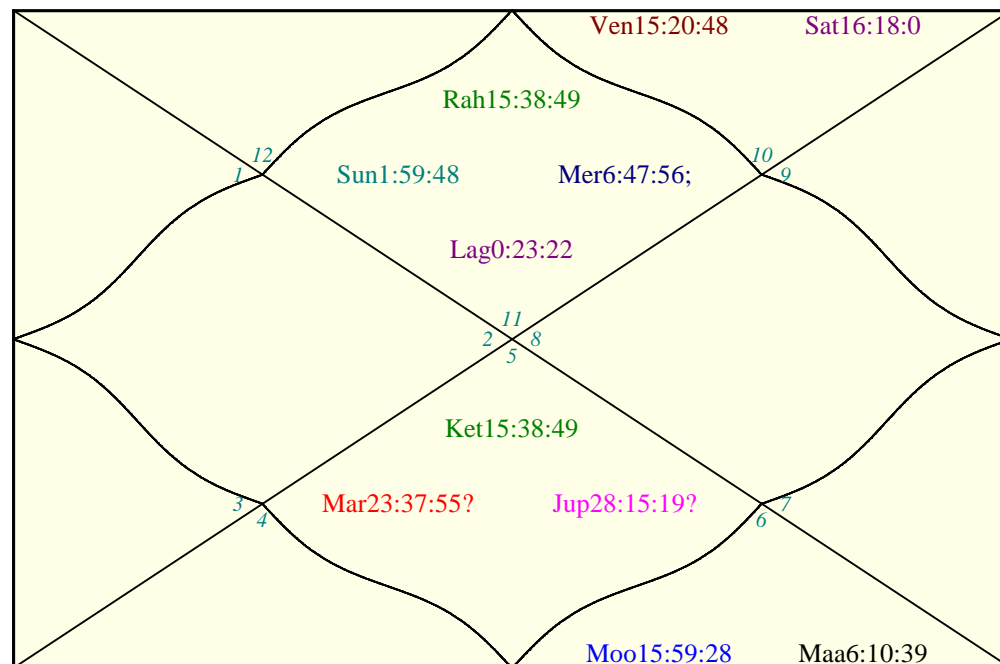

Astro-Vision LifeSign Horoscope

[Ref:14.0 S Eng-017-0384-717B-866A]

Name : Madhubala
Sex : Female
Date of Birth : 14 February, 1933 Tuesday
Time of Birth (Hr.Min.Sec) : 07:00:00 AM Standard Time
Time Zone (Hrs.Mins) : 05:30 East of Greenwich
Place of Birth : Delhi
Longitude & Latitude (Deg.Mins) : 77.13 East , 28.40 North
Ayanamsa : Chitra Paksha = 22 Deg. 55 Min. 30 Sec.
Birth Star - Star Pada (Quarter) : **Hasta - 2**
Birth Rasi - Rasi Lord : **Kanya - Budha**
Lagna (Ascendant) - Lagna Lord : Kumbha - Sani
Thidhi (Lunar Day) : Chathurthy, Krishnapaksha

Nirayana Longitudes (Summary) (Deg. Min. Sec.)

Planet	Rasi	Longitude	Star/Pada	Planet	Rasi	Longitude	Star/Pada
Lagnam	Kumbha	0:23:22	Dhanishta / 3	Guru	Simha	28:15:19R	Utaraphalguni / 1
Chandra	Kanya	15:59:28	Hasta / 2	Sani	Makara	16:18:0	Shravana / 2
Surya	Kumbha	1:59:48	Dhanishta / 3	Rahu	Kumbha	15:38:49	Satabhisha / 3
Budha	Kumbha	6:47:56	Satabhisha / 1	Ketu	Simha	15:38:49	Purvaphalguni / 1
Shukra	Makara	15:20:48	Shravana / 2	Maandi	Kanya	6:10:39	Utaraphalguni / 3
Kuja	Simha	23:37:55R	Purvaphalguni / 4				

Special Rasi Chakra

? Retrograde) Exalted (Debilitated ; Combust

Navamsa: Moo::Vrishabha Sun::Tula Mer::Dhanu Ven::Vrishabha Mar::Vrischika
Jup::Dhanu Sat::Vrishabha Rah::Kumbha Ket::Simha Lag::Tula Maa::Kumbha

Summary Information on Vimshottari Dasa Periods

Dasa starting age (Year:Month:day) (YY:MM:DD)

Kuja > 05:06:04 Rahu > 12:06:04 Guru > 30:06:04
Sani > 46:06:04 Budha > 65:06:04 Ketu > 82:06:04
Shukra > 89:06:04