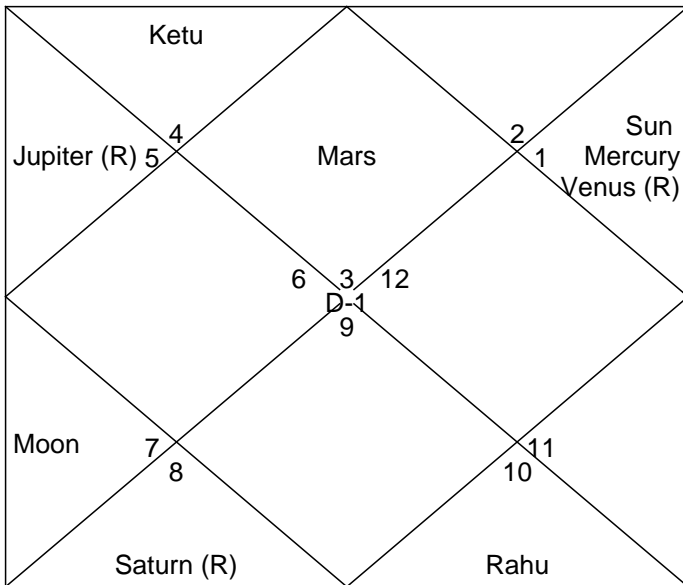

Base Data	Planet	Length	Nakshatra	D-9	Karaka
Name Nisargadatta Maharaja	Sun	05:03:46 Ari	Aswini	Taurus	Gnati
Date 1897-04-17	Moo	04:58:12 Lib	Chitra	Scorpio	Dhanya
Local Time 11:46	Mar	20:33:28 Gem	Punarvasu	Aries	Amatya
Location Mumbai	Mer	20:41:39 Ari	Bharani	Libra	Atma
Longitude 72:52:57E	Jup R	07:55:31 Leo	Magha	Gemini	Bhratru
Latitude 19:04:22N	Ven R	22:33:05 Ari	Bharani	Libra	Pitru
Time Zone UT +5.5	Sat R	07:10:32 Sco	Anuradha	Virgo	Putra
DST 0.0	Rah	19:05:40 Cap	Sravana	Gemini	Matru
UT 06:16	Ket	19:05:40 Can	Aslesha	Sagittarius	
	Asc	26:35:48 Gem	Punarvasu	Taurus	

#### Vimsottari Dasa

Mar 1897-04-17	Rah 1898-03-08	Jup 1916-03-09	Sat 1932-03-09	Mer 1951-03-09
Sun 1897-04-17	Rah 1898-03-08	Jup 1916-03-09	Sat 1932-03-09	Mer 1951-03-09
Moo 1897-08-07	Jup 1900-11-19	Sat 1918-04-27	Mer 1935-03-12	Ket 1953-08-05
	Sat 1903-04-15	Mer 1920-11-07	Ket 1937-11-20	Ven 1954-08-02
	Mer 1906-02-19	Ket 1923-02-13	Ven 1938-12-29	Sun 1957-06-02
	Ket 1908-09-07	Ven 1924-01-20	Sun 1942-02-28	Moo 1958-04-09
	Ven 1909-09-26	Sun 1926-09-20	Moo 1943-02-10	Mar 1959-09-08
	Sun 1912-09-25	Moo 1927-07-09	Mar 1944-09-10	Rah 1960-09-04
	Moo 1913-08-20	Mar 1928-11-07	Rah 1945-10-20	Jup 1963-03-25
	Mar 1915-02-19	Rah 1929-10-14	Jup 1948-08-26	Sat 1965-06-29
Ket 1968-03-09	Ven 1975-03-09	Sun 1995-03-09	Moo 2001-03-09	
Ket 1968-03-09	Ven 1975-03-09	Sun 1995-03-09	Moo 2001-03-09	
Ven 1968-08-05	Sun 1978-07-09	Moo 1995-06-27	Mar 2002-01-07	
Sun 1969-10-05	Moo 1979-07-09	Mar 1995-12-27	Rah 2002-08-08	
Moo 1970-02-10	Mar 1981-03-09	Rah 1996-05-02	Jup 2004-02-07	
Mar 1970-09-11	Rah 1982-05-09	Jup 1997-03-27	Sat 2005-06-08	
Rah 1971-02-07	Jup 1985-05-09	Sat 1998-01-13	Mer 2007-01-07	
Jup 1972-02-25	Sat 1988-01-08	Mer 1998-12-26	Ket 2008-06-08	
Sat 1973-01-31	Mer 1991-03-09	Ket 1999-11-02	Ven 2009-01-07	
Mer 1974-03-12	Ket 1994-01-07	Ven 2000-03-09	Sun 2010-09-08	