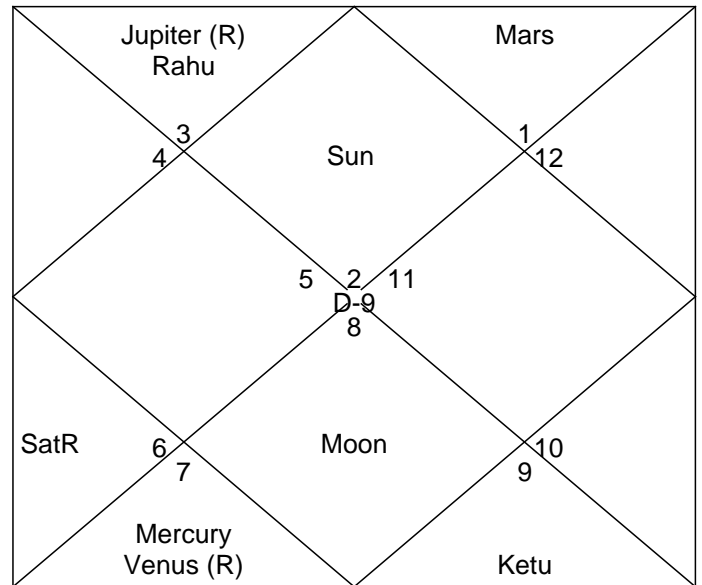

Base Data	Planet	Length	Nakshatra	D-9	Karaka
Name Nisargadatta Maharaja	Sun	05:03:46 Ari	Aswini	Taurus	Gnati
Date 1897-04-17	Moo	04:58:12 Lib	Chitra	Scorpio	Dhanya
Local Time 11:46	Mar	20:33:28 Gem	Punarvasu	Aries	Amatya
Location Mumbai	Mer	20:41:39 Ari	Bharani	Libra	Atma
Longitude 72:52:57E	Jup R	07:55:31 Leo	Magha	Gemini	Bhratru
Latitude 19:04:22N	Ven R	22:33:05 Ari	Bharani	Libra	Pitru
Time Zone UT +5.5	Sat R	07:10:32 Sco	Anuradha	Virgo	Putra
DST 0.0	Rah	19:05:40 Cap	Sravana	Gemini	Matru
UT 06:16	Ket	19:05:40 Can	Aslesha	Sagittarius	
	Asc	26:35:48 Gem	Punarvasu	Taurus	

#### Vimsottari Dasa

Mar 1897-04-17	Rah 1898-03-08	Jup 1916-03-09	Sat 1932-03-09	Mer 1951-03-09
Sun 1897-04-17	Rah 1898-03-08	Jup 1916-03-09	Sat 1932-03-09	Mer 1951-03-09
Moo 1897-08-07	Jup 1900-11-19	Sat 1918-04-27	Mer 1935-03-12	Ket 1953-08-05
	Sat 1903-04-15	Mer 1920-11-07	Ket 1937-11-20	Ven 1954-08-02
	Mer 1906-02-19	Ket 1923-02-13	Ven 1938-12-29	Sun 1957-06-02
	Ket 1908-09-07	Ven 1924-01-20	Sun 1942-02-28	Moo 1958-04-09
	Ven 1909-09-26	Sun 1926-09-20	Moo 1943-02-10	Mar 1959-09-08
	Sun 1912-09-25	Moo 1927-07-09	Mar 1944-09-10	Rah 1960-09-04
	Moo 1913-08-20	Mar 1928-11-07	Rah 1945-10-20	Jup 1963-03-25
	Mar 1915-02-19	Rah 1929-10-14	Jup 1948-08-26	Sat 1965-06-29
Ket 1968-03-09	Ven 1975-03-09	Sun 1995-03-09	Moo 2001-03-09	
Ket 1968-03-09	Ven 1975-03-09	Sun 1995-03-09	Moo 2001-03-09	
Ven 1968-08-05	Sun 1978-07-09	Moo 1995-06-27	Mar 2002-01-07	
Sun 1969-10-05	Moo 1979-07-09	Mar 1995-12-27	Rah 2002-08-08	
Moo 1970-02-10	Mar 1981-03-09	Rah 1996-05-02	Jup 2004-02-07	
Mar 1970-09-11	Rah 1982-05-09	Jup 1997-03-27	Sat 2005-06-08	
Rah 1971-02-07	Jup 1985-05-09	Sat 1998-01-13	Mer 2007-01-07	
Jup 1972-02-25	Sat 1988-01-08	Mer 1998-12-26	Ket 2008-06-08	
Sat 1973-01-31	Mer 1991-03-09	Ket 1999-11-02	Ven 2009-01-07	
Mer 1974-03-12	Ket 1994-01-07	Ven 2000-03-09	Sun 2010-09-08	